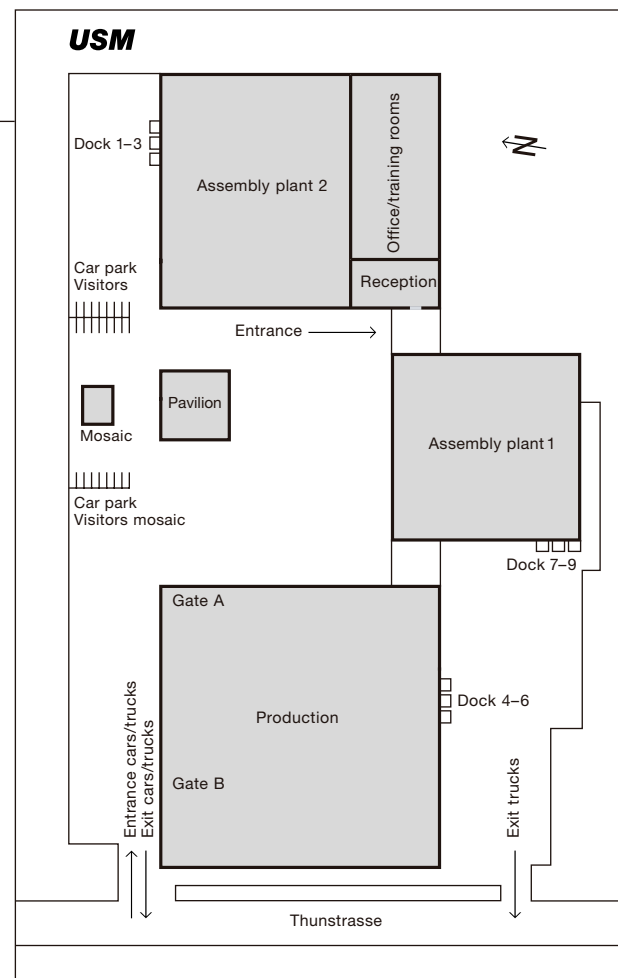

Take the A1 Zurich – Berne motorway to Berne and then the A6 motorway towards Thun-Interlaken. Exit at Rubigen, follow the main road to Münsingen and drive through the village of Münsingen. The USM U. Schärer Söhne AG site is situated on the left approximately 300 meters from the edge of the village.